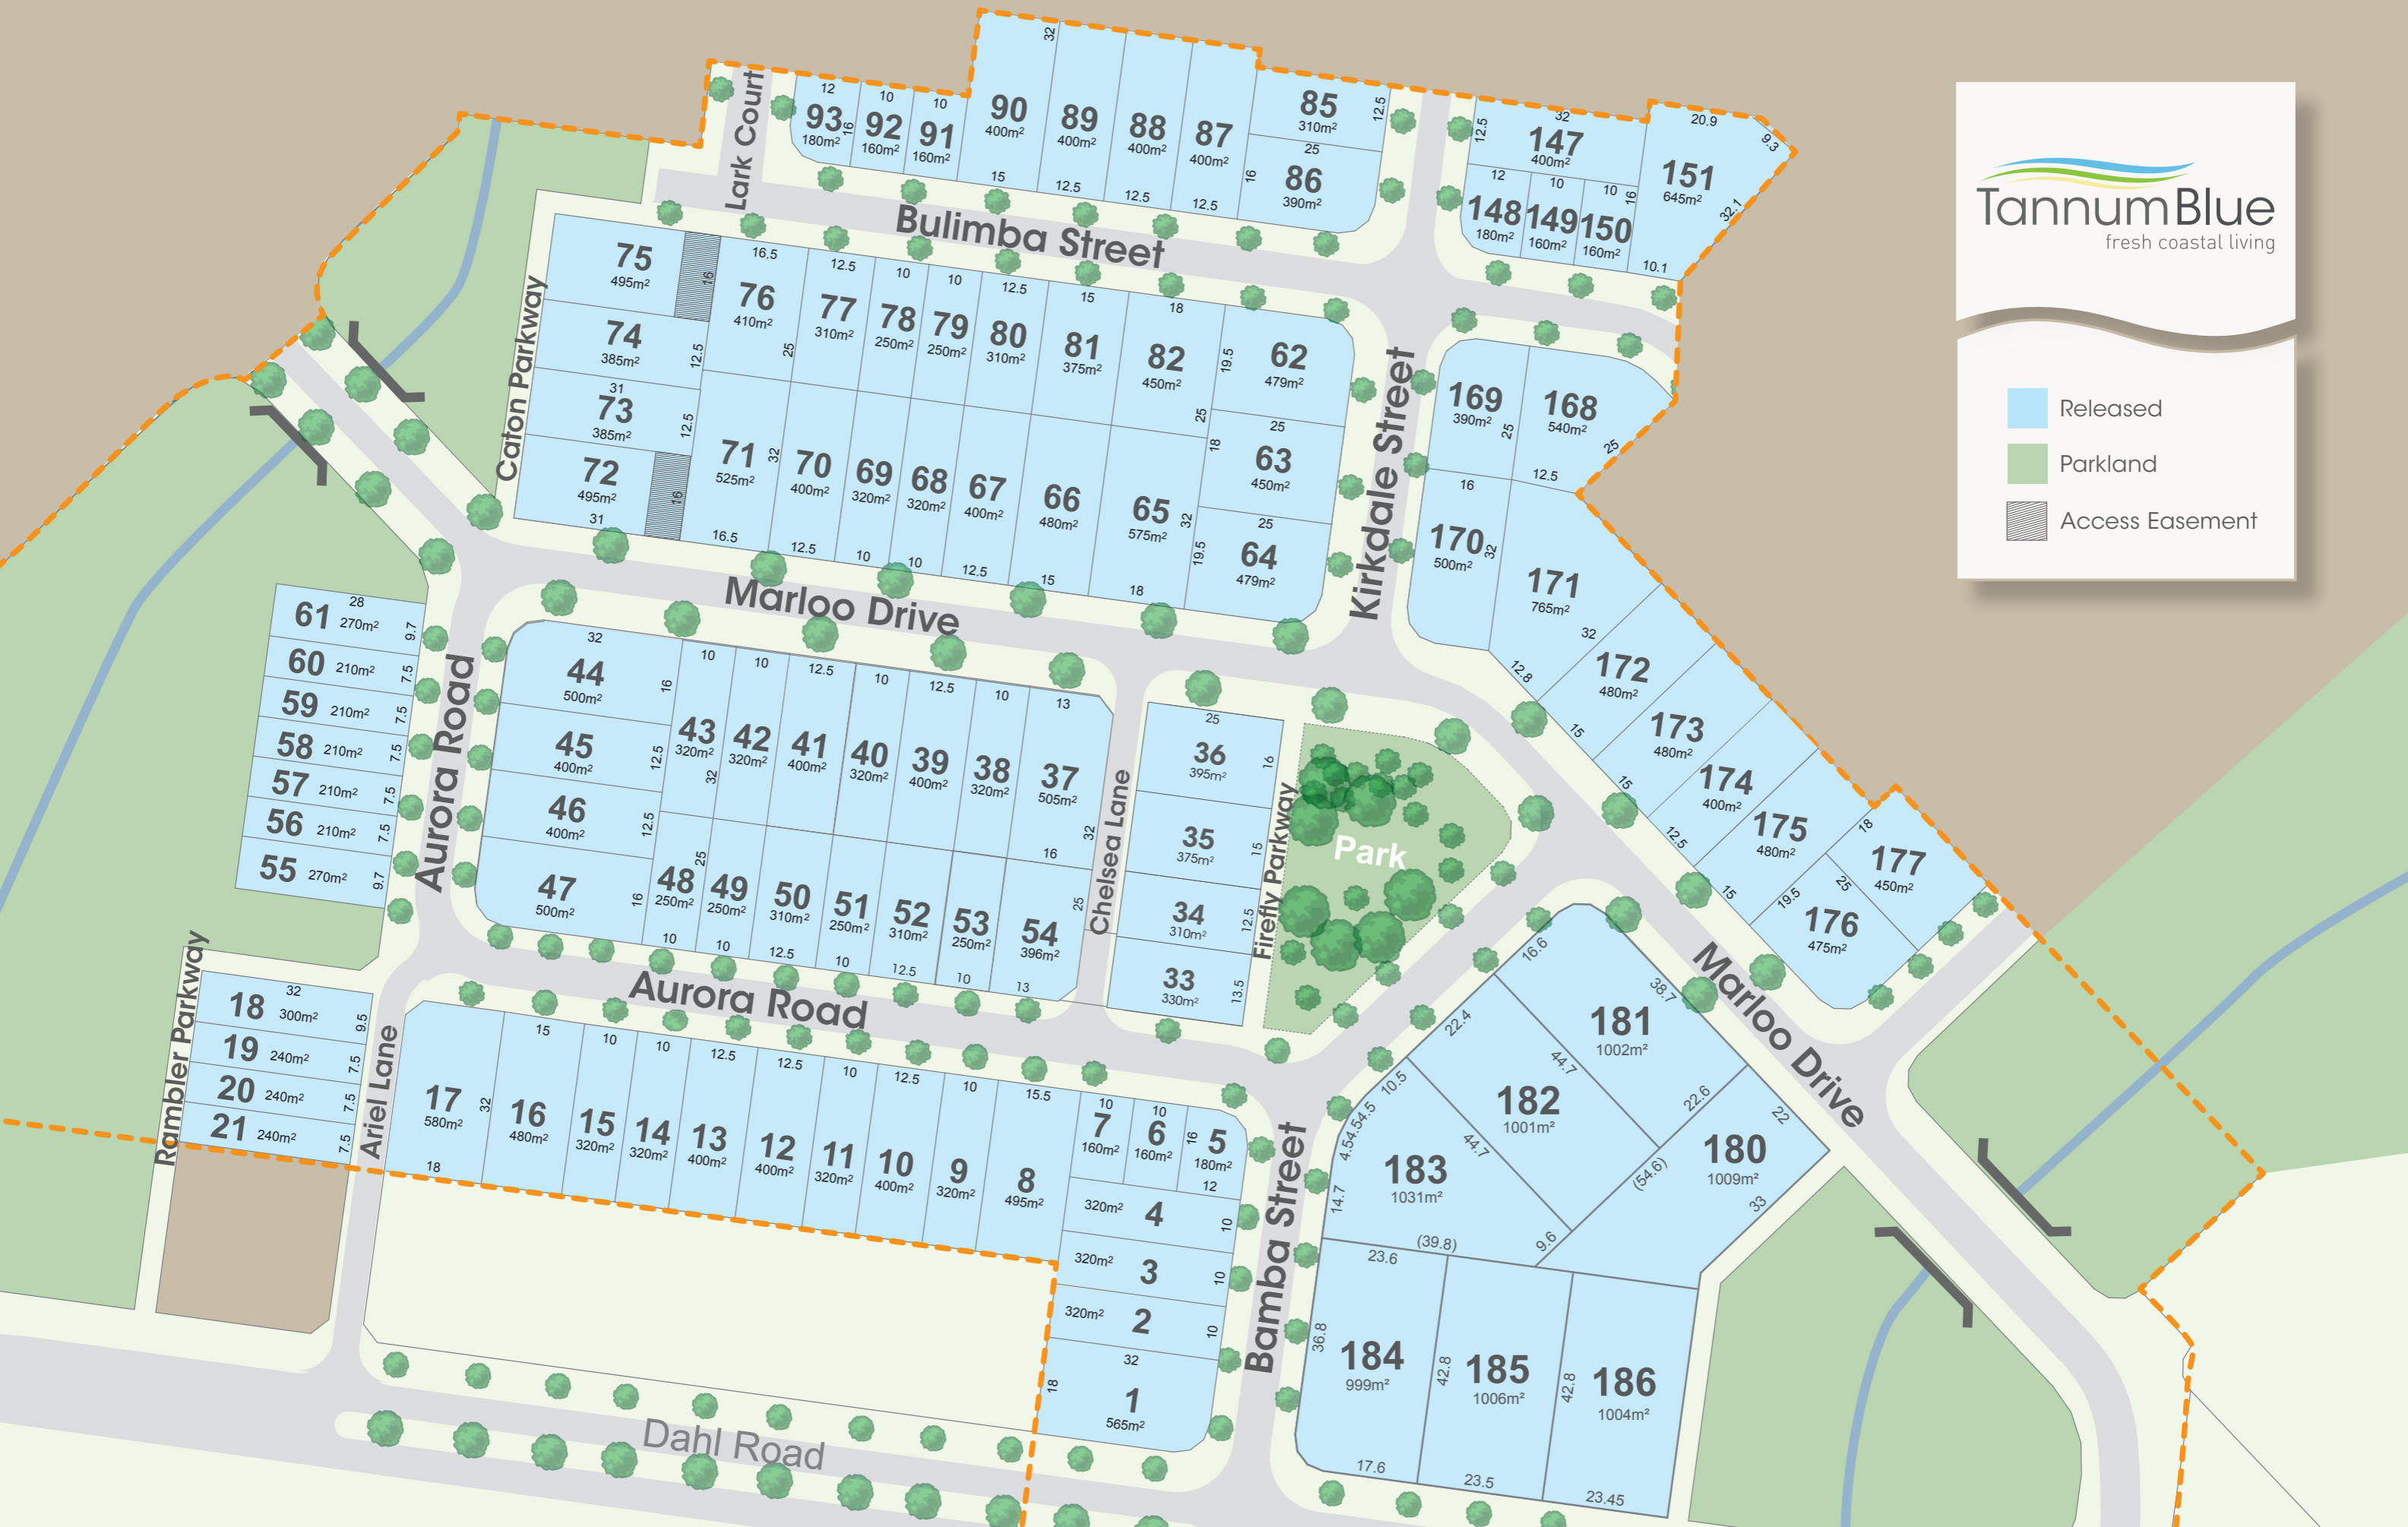

- Released
- Parkland
- Access Easement

CALL 1300 325 519 OR VISIT TANNUMBLUE.COM.AU